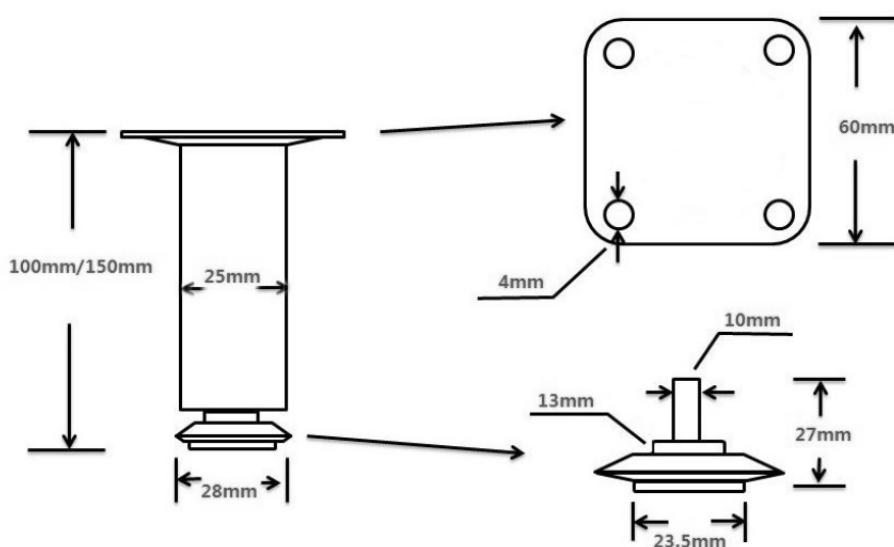

PRODUCT SHEET

Description:

Metal Leg "Vera", 25x25x100mm, Matt Black, W/Plate 60x60mm, cc:44x44mm, W/Adjustable Glide w/Hex Nut, 10mm Height, Regulation

Item number:

06.09.416-0

Units	Box	Carton	HS Code	Barcode
Pcs.	10	100	8302420090	
				5704866511728